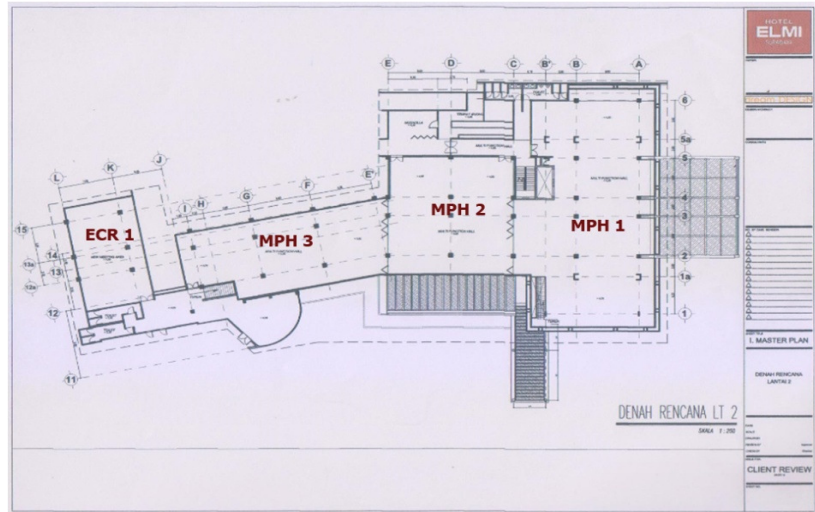

Ground Floor

1st Floor

DIMENSION AND CAPACITY

VENUE	DIMENSION M L x W x H	SIZE IN SQ M	CLASS ROOM	THEATRE	U-SHAPE	DOUBLE U-SHAPE	ROUND TABLE	BOARD ROOM
								
MULTI PURPOSE HALL (MPH) I	16 x 14 x 3 m	224 sq m	125	300	100	80	150	40
MULTI PURPOSE HALL (MPH) II	19 x 11 x 3 m	209 sq m	50	100	40	60	50	35
	6 x 11 x 3 m	66 sq m						
MULTI PURPOSE HALL (MPH) III	28 x 11 x 3 m	308 sq m	75	150	50	60	125	60
MPH I + MPH II	35 x 11 x 3 m	385 sq m	150	400	80	80	300	140
MPH I + MPH II + MPH III	63 X 14 X 3 m	882 sq m	250	500	80	60	500	135
EXECUTIVE CLUB ROOM (ECR) I	6 x 14 x 3 m	84 sq m	35	60	30	30	40	32
EXECUTIVE CLUB ROOM (ECR) II	6 x 11 x 3 m	66 sq m	25	40	20	22	30	22
EXECUTIVE CLUB ROOM (ECR) III	4 x 16 x 3 m	64 sq m	25	40	20	30	30	24
EXECUTIVE CLUB ROOM (ECR) IV	4 x 16 x 3 m	64 sq m	25	40	20	30	30	24
EXECUTIVE CLUB ROOM (ECR) V	4 x 16 x 3 m	64 sq m	25	40	20	30	30	24
EXECUTIVE CLUB ROOM (ECR) VI	4 x 16 x 3 m	64 sq m	12	20	-	-	-	14