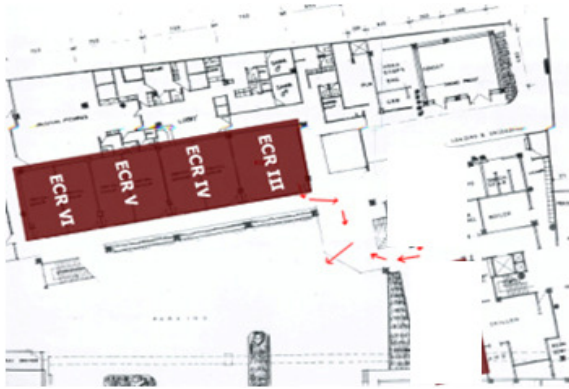

Ground Floor

1st Floor

DIMENSION AND CAPACITY

VENUE	DIMENSION M L x W x H	SIZE IN SQ M	CLASS ROOM	THEATRE	U-SHAPE	DOUBLE U-SHAPE	ROUND TABLE	BOARD ROOM
								
MULTI PURPOSE HALL (MPH) I	16 x 14 x 3 m	224 sq m	125	300	100	80	150	40
MULTI PURPOSE HALL (MPH) II	19 x 11 x 3 m	209 sq m	50	100	40	60	50	35
	6 x 11 x 3 m	66 sq m						
MULTI PURPOSE HALL (MPH) III	28 x 11 x 3 m	308 sq m	75	150	50	60	125	60
MPH I + MPH II	35 x 11 x 3 m	385 sq m	150	400	80	80	300	140
MPH I + MPH II + MPH III	63 X 14 X 3 m	882 sq m	250	500	80	60	500	135
EXECUTIVE CLUB ROOM (ECR) I	6 x 14 x 3 m	84 sq m	35	60	30	30	40	32
EXECUTIVE CLUB ROOM (ECR) II	6 x 11 x 3 m	66 sq m	25	40	20	22	30	22
EXECUTIVE CLUB ROOM (ECR) III	4 x 16 x 3 m	64 sq m	25	40	20	30	30	24
EXECUTIVE CLUB ROOM (ECR) IV	4 x 16 x 3 m	64 sq m	25	40	20	30	30	24
EXECUTIVE CLUB ROOM (ECR) V	4 x 16 x 3 m	64 sq m	25	40	20	30	30	24
EXECUTIVE CLUB ROOM (ECR) VI	4 x 16 x 3 m	64 sq m	12	20	-	-	-	14